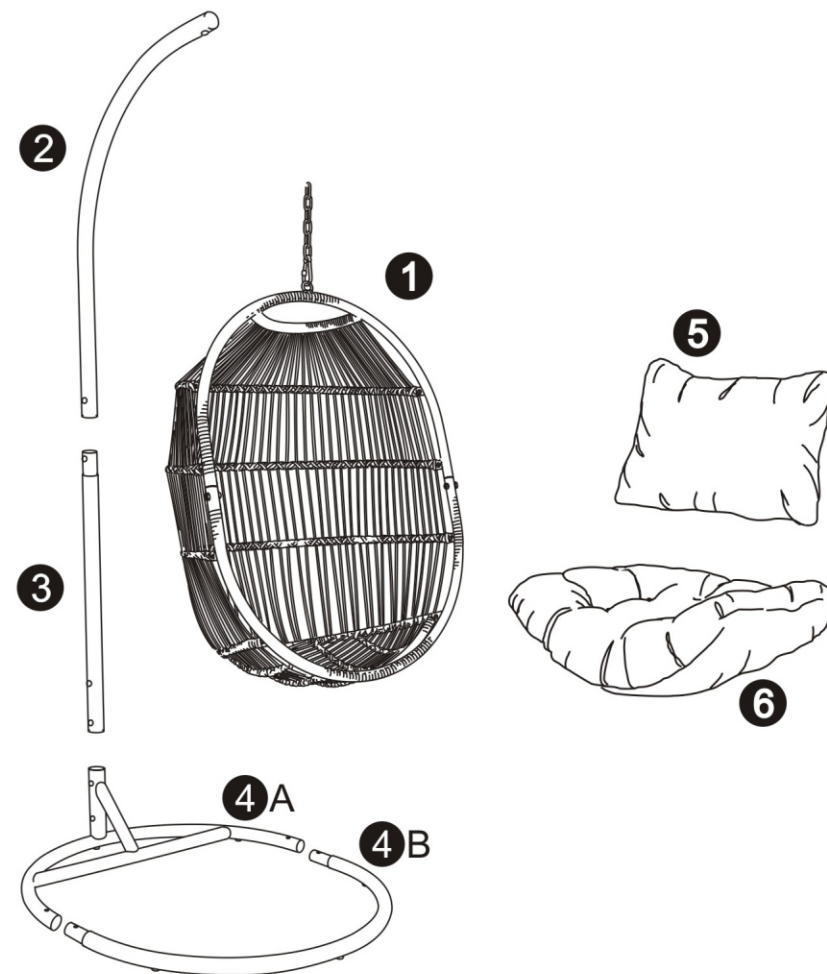

OEUF PLIANT POKET

REF: 1583181/1583290/1583179/1583180

EAN: 3275974016259 / 3275974016983/3275974016235/3275974016242

SAISON: SS2025

1		1310x870x205mm	1
2		1100x360x55mm	1
3		1110x55x55mm	1
4A		1010x610x290mm	1
4B		1010x550x50mm	1
5		500x400mm	1
6		750x600mm	1
A		∅16x70mm	1
B		∅40x110mm	1
C		∅10x55mm	1
D		∅10x60mm	2
E		∅10x20mm	3
F		∅8x90mm	1
G		28x85x1.0mm	1
H		500mm	1

I		∅8x45mm	2
J		∅8x15mm	2
K		6x80mm	1
L		25x1.0x70mm	1
M		6x30mm	2
N		10x5mm	2
O		4x70mm	1
P		23x1.0x69mm	1
Q		6x10mm	8
R		8x14mm	2
S		10x17mm	3
T		13x50mm	2

Vous trouerez la visserie dans le pied de la structure.