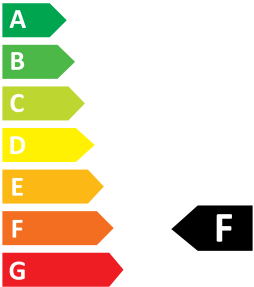

ENERG

OASE

72032

3
kWh/1000h

2019/2015

Technical Data

Luminous Flux (lm) **226**
Colour temperature (Kelvin) **7200**
Half-peak Divergence (Degrees) **120**
Lifetime (h) **50000**
Power (W) **2,8**
Voltage Supply (V) **12V DC**
Standby Power (W) **No**
Standby Conditions (W) **No**
CRI **80**
Dimmable **Yes**

biOrb CUBE 60 MCR white