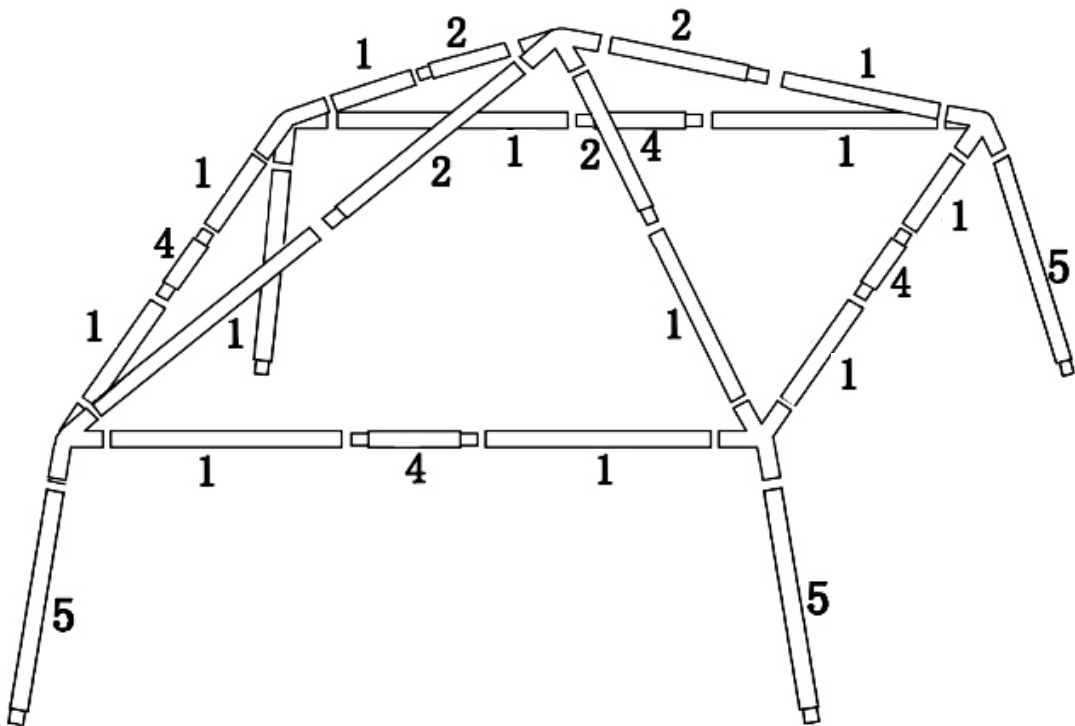

1527_103012

1		1050x18mm	12PCS	1/1
2		1010x18mm	4PCS	1/1
4		770x18mm	4PCS	1/1
5		950x24mm	4PCS	1/1
6		1050x24mm	4PCS	1/1
7		75x75mm	1PCS	1/1
8		φ60mm	4PCS	1/1
9		Length:3170mm	4PCS	1/1
10		95x95mm	4PCS	1/1
11		Length:150mm	8PCS	1/1
12		3000x3000mm	1PCS	1/1

FR : SAV/INFORMATION /VIDEO/CONTACT

EN: AFTER-SALES SERVICE/INFORMATION/VIDEO/CONTACT

DE : REPARATUR-SERVICE UND ERSATZTEILE /INFORMATIONEN /VIDEO/KONTAKT

ES: SERVICIO POST-VENTA/INFORMACIÓN/VIDEO/CONTACTO

IT: SERVIZIO ASSISTENZA/INFORMAZIONI/VIDEO/CONTATTO

PT: SERVIÇO PÓS-VENDA/INFORMAÇÕES/VIDEO/CONTATO

PL: SERWIS TECHNICZNY/INFORMACJE/WIDEO/KONTAKT

NE: AFTER SALES SERVICE/INFORMATIE/VIDEO/CONTACT

HE: עזרה לקהל/וידאו/עדימ/תורכמו תורש רחאל

SAV.HABITATETJARDIN.COM

2023-2024